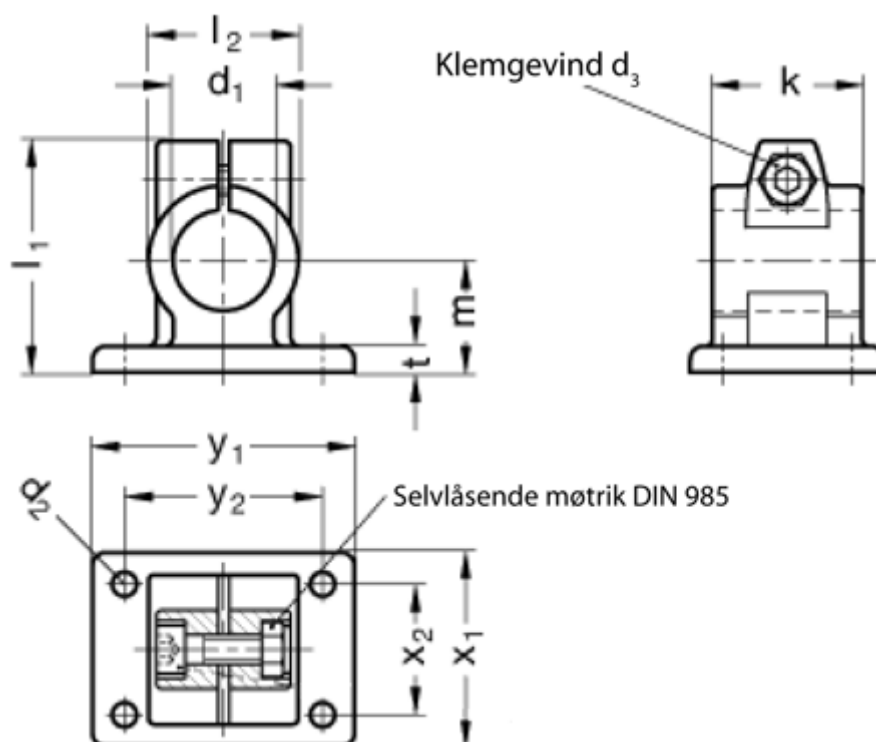

Article number: 20146B50652SW

Description: E+G
Flanged Connector GN 146-B50-65-2-SW

Measures

Adjustable clamp lever = GN 911-M10-55 have to be ordred separately

d1 = B50
d2 = 11.0
d3 = M10
k = 65
l1 = 95
l2 = 65
m = 50

t = 14
x1 = 92
x2 = 62
y1 = 128
y2 = 98